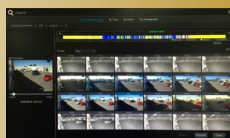

Time-Slice Search

The fastest method of finding video footage. Simply click on any thumbnail image to start instant playback. Find what you're looking for in seconds - not hours!